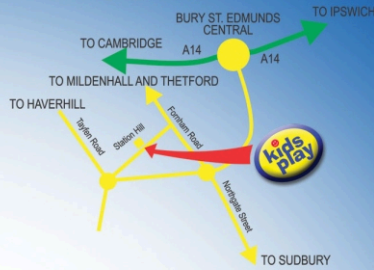

The PARTY Place

How to find us

Kids Play
Station Hill
Bury St Edmunds
Suffolk
IP32 6AD

Would like to invite

To my Birthday Party at

On From to

Please wear appropriate play clothing - socks must be worn

RSVP

We would be pleased to attend your party at

www.wherekidsplay.co.uk

The PARTY Place

How to find us

Kids Play
Station Hill
Bury St Edmunds
Suffolk
IP32 6AD

Would like to invite

To my Birthday Party at

On From to