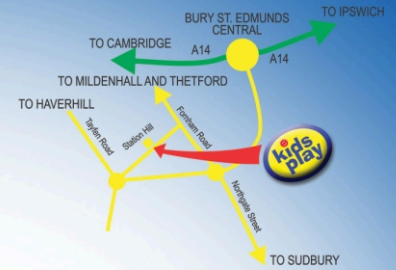

The PARTY Place

How to find us

Kids Play
Station Hill
Bury St Edmunds
Suffolk
IP32 6AD

Would like to invite

To my Birthday Party at

On From to

Please wear appropriate play clothing - socks must be worn

RSVP

We would be pleased to attend your party at

www.wherekidsplay.co.uk

The PARTY Place

How to find us

Kids Play
Station Hill
Bury St Edmunds
Suffolk
IP32 6AD

Would like to invite

To my Birthday Party at

On From to